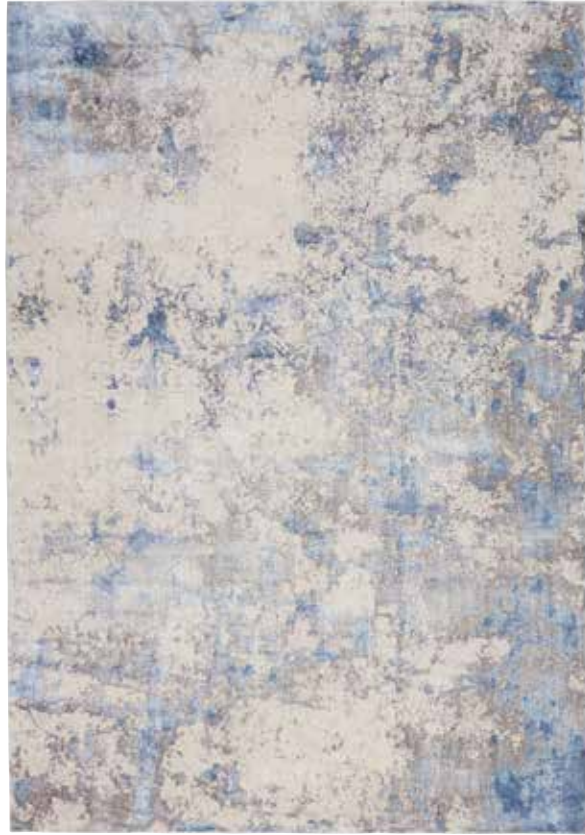

50% Viscose
50% Polyester

Power
Loomed

Silky Finish

SLY07 IVORY/BEIGE

CLOSE UP

SIZES AVAILABLE

- 2 ft 2 in. x 7 ft 6 in. Runner
- 3 ft 11 in. x 5 ft 11 in.
- 5 ft 3 in. x 7 ft 3 in.
- 7 ft 10 in. x 10 ft 6 in.
- 9 ft 3 in. x 12 ft 9 in.

SLY01 IVORY/GREY

SLY02 BLUE/CREAM

SILKY TEXTURES

SLY03 BLUE/IVORY/GREY

SLY03 BROWN/IVORY

SLY04 BLUE/IVORY/GREY

SLY05 BLUE/GREY

SLY08 IVORY/GREY