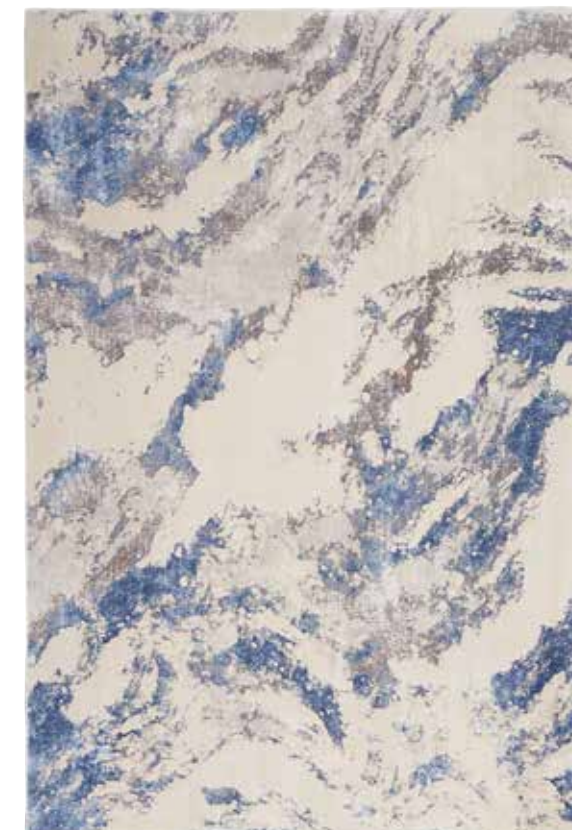

SERENITY SHAG

SRS04 IVORY

SRS04 LIGHT GREY

SRS01 IVORY/SLATE

SILKY TEXTURES

INVENTORY ETA: 3/20/19 | PRICE: ★★★★★★

Contemporary low-profile area rugs provides an infusion of modern style to your home, with designs ranging from eclectic mid-century to abstract to traditional Persian design.

50% Viscose
50% Polyester

Power
Loomed

Silky Finish

SLY07 IVORY/BEIGE

CLOSE UP

SIZES AVAILABLE

- 2 ft 2 in. x 7 ft 6 in. Runner
- 3 ft 11 in. x 5 ft 11 in.
- 5 ft 3 in. x 7 ft 3 in.
- 7 ft 10 in. x 10 ft 6 in.
- 9 ft 3 in. x 12 ft 9 in.

SLY01 IVORY/GREY

SLY02 BLUE/CREAM

SILKY TEXTURES

SLY03 BLUE/IVORY/GREY

SLY03 BROWN/IVORY

SLY04 BLUE/IVORY/GREY

SLY05 BLUE/GREY

SLY08 IVORY/GREY