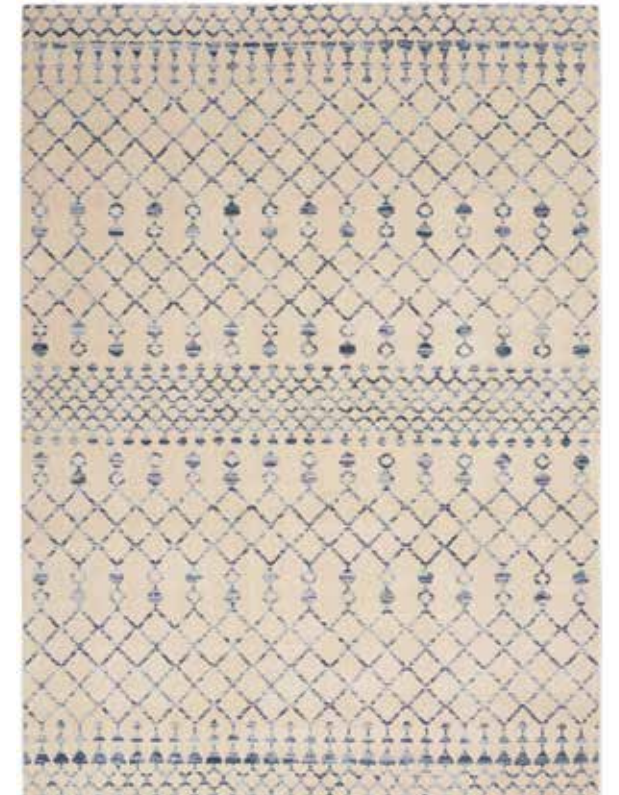

As soft and supple as they are practical, Palermo area rugs are ideal for a wide array of decorating styles, from traditional to contemporary bohemian.

100%
Polypropylene

Power
Loomed

Soft
Low Pile

PMR01 BLUE/GREY

CLOSE UP

SIZES AVAILABLE

- 2 ft 2 in. x 3 ft 9 in.
- 2 ft 2 in. x 7 ft 6 in. Runner
- 3 ft x 5 ft
- 4 ft x 6 ft
- 5 ft 3 in. x 7 ft 3 in.
- 6 ft 7 in. x 9 ft 6 in.
- 8 ft x 10 ft

PMR02 CHARCOAL/SILVER

PMR03 BEIGE/BLUE