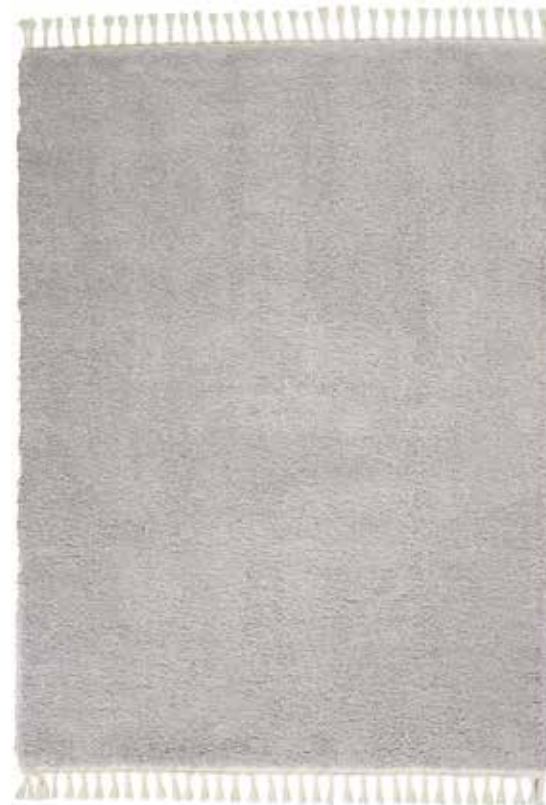

SRS04 LIGHT GREY