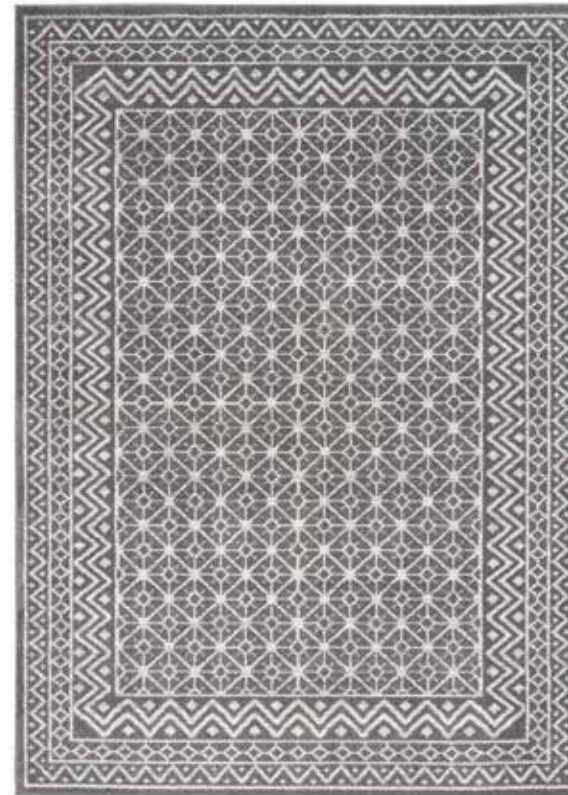

SIZES AVAILABLE

- 2 ft 2 in. x 3 ft 9 in.
- 2 ft 2 in. x 7 ft 6 in. Runner
- 3 ft x 5 ft
- 4 ft x 6 ft
- 5 ft 3 in. x 7 ft 3 in.
- 6 ft 7 in. x 9 ft 6 in.
- 8 ft x 10 ft

PMR02 CHARCOAL/SILVER