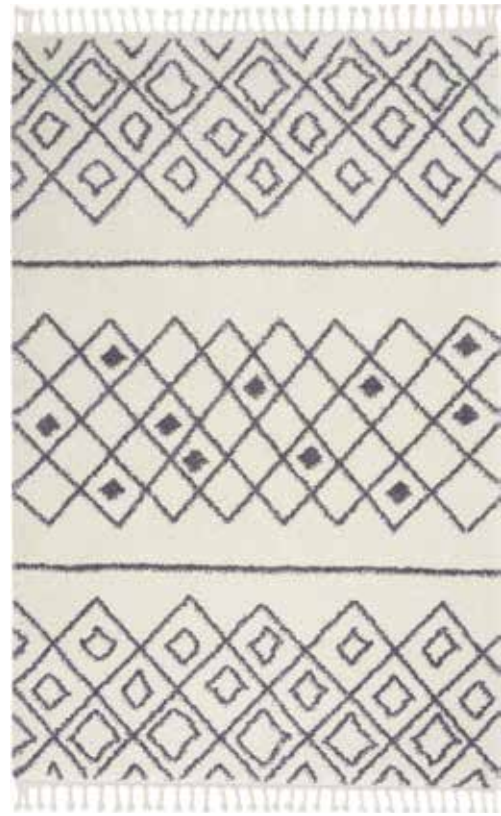

SRS02 IVORY/SLATE