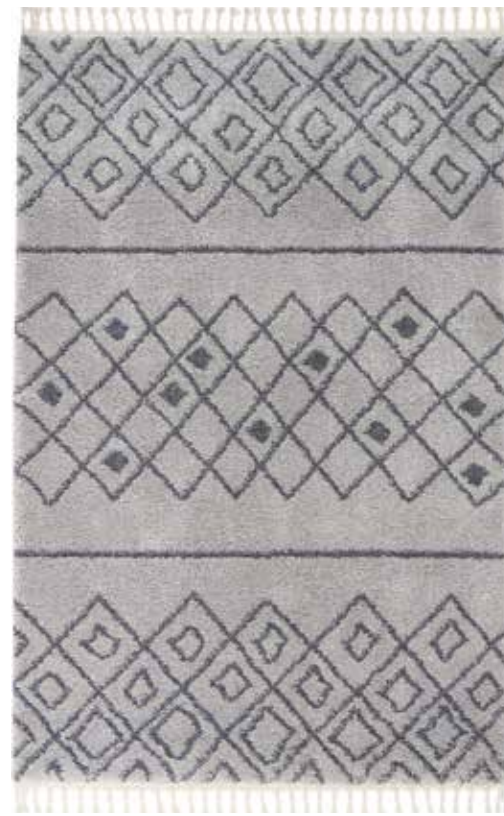

SIZES AVAILABLE

- 2 ft 2 in. x 8 ft 1 in. Runner
- 5 ft 3 in. x 7 ft 10 in.
- 7 ft 10 in. x 10 ft 6 in.

SRS03 IVORY/SLATE

SRS02 IVORY/SLATE

SRS02 GREY/SLATE

SRS01 GREY/IVORY

SRS01 SLATE/IVORY

SERENITY SHAG