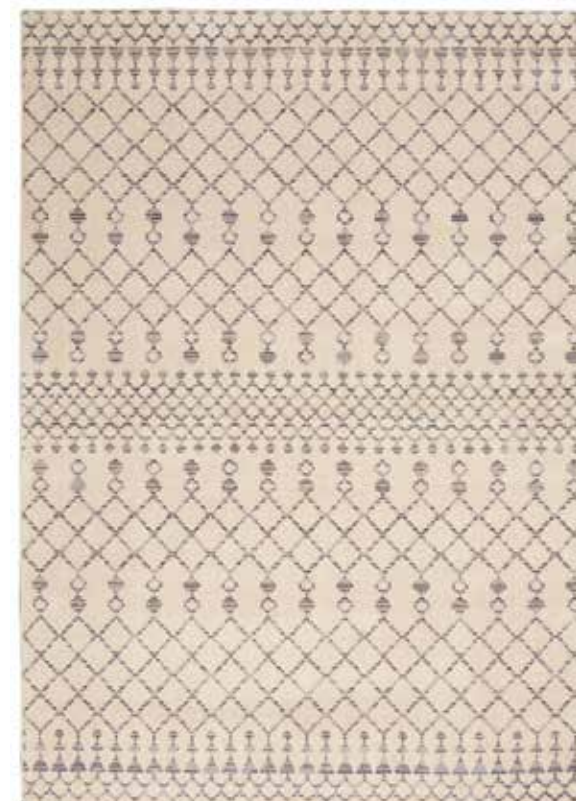

PALERMO

PMR03 BEIGE/GREY