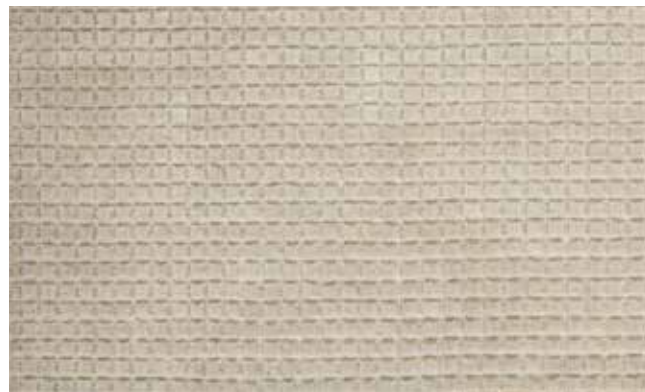

Mohair
Wool

Handmade

Soft
Touch

SIZES AVAILABLE

2 ft 3 in. x 3 ft
5 ft 6 in. x 8 ft
8 ft x 10 ft

SIZES AVAILABLE

9 ft x 12 ft
10 ft x 14 ft
1 ft 5 in. x 6 ft Blanket

CK890 AXIS STONE