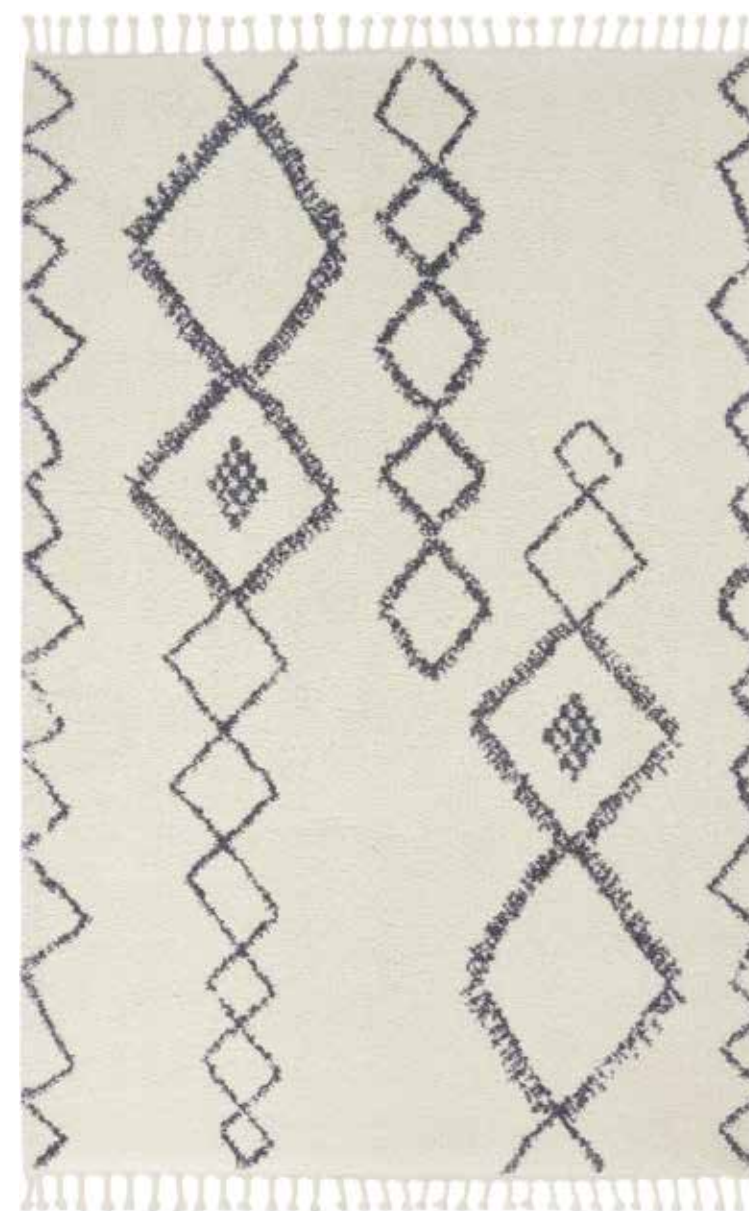

SIZES AVAILABLE

- 2 ft 2 in. x 8 ft 1 in. Runner
- 5 ft 3 in. x 7 ft 10 in.
- 7 ft 10 in. x 10 ft 6 in.